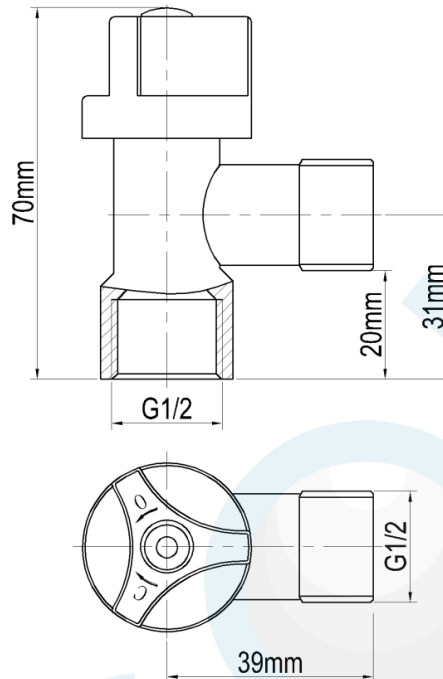

1/4 TURN MINI CISTERN COCK WITH NON RETURN VALVE C/P

Product Code : 60820

Brand Name: **elson**

### Product Specification

- Complies with AS/NZS 3718, Watermark Licence Number: WMKA 02498
- Material: DR Brass, Complies with AS 2345
- Threads: Complies with AS 1722.2
- End Connectors: Complies with AS 3688
- Suitable for Potable Water, Complies with AS/NZS 4020
- Maximum Working Temperature: 80°C
- Maximum Working Pressure: 1300 KPa
- Flow Rate at pressure 250Kpa: 21.5L/Min

### Additional Feature

- Double O-ring Seal
- Ball Closure
- Open / Close at 90°
- Integrated Check Valve

Elson Australasia Pty Ltd

Tel: 02 9625 7899 Fax: 02 9625 7855

Website: [www.elson.net.au](http://www.elson.net.au) E-mail: [sales@elson.net.au](mailto:sales@elson.net.au)